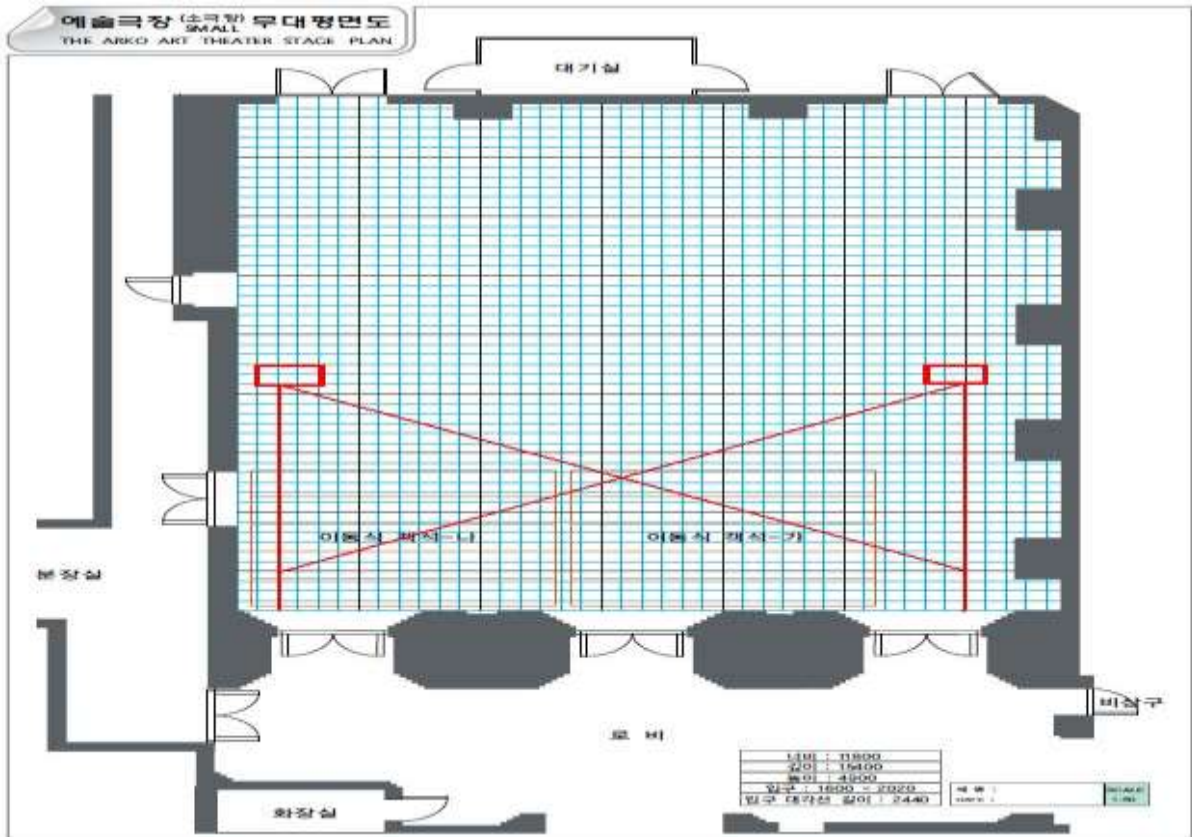

3. Speakers Position & Direction