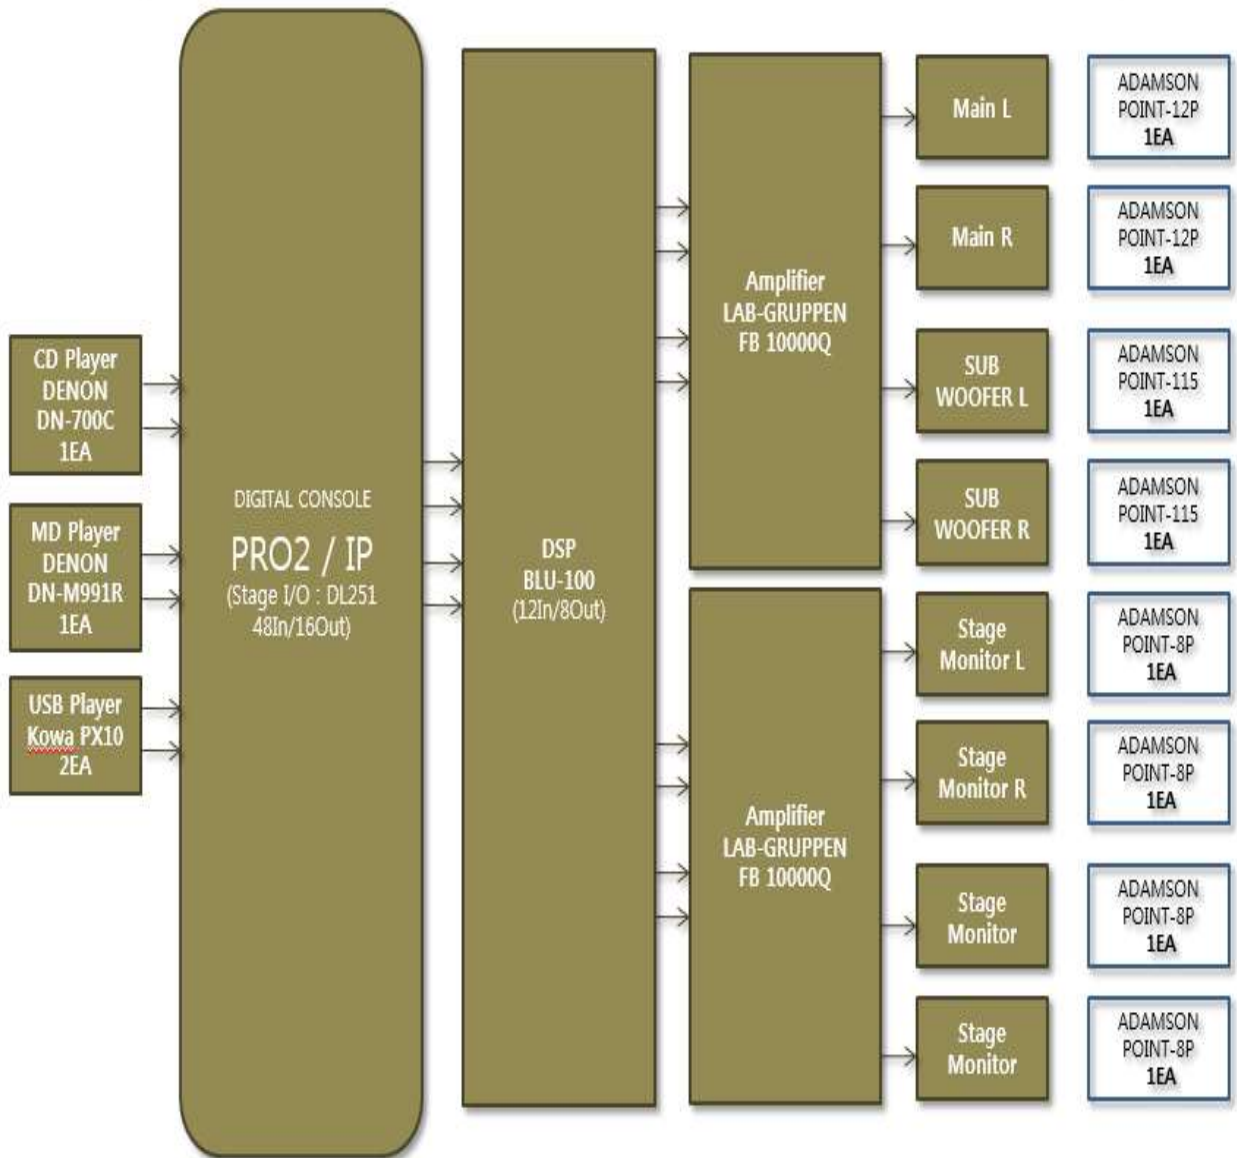

ARKO Arts Theater

Small Hall

3. Sound

1. Sound System Blockdiagram
2. Sound Equipment
3. Speakers Position & Direction
4. Control Booth

1. Sound Blockdiagram

ARKO Small Hall- Sound System Blockdiagram

2. Sound Equipment

Sound Equipment List of the ARKO Small Hall

Item	Model	Specification	Quantity	Remark
AUDIO MIXING CONSOLE				
Console	MIDAS PRO2 DIGITAL CONSOLE	Stage I/O:DL251 48In/16Out	1EA	
EFFECTS / OUT BOARD EQUIPMENTS				
Speaker Management System	BSS LONDON BLU-100	12In/8Out	1EA	
REPRODUCTION DEVICES / RECORDER / EDITOR				
CD Player	Denon 700C		1EA	Single
MD Player	Denon M991R		1EA	Single
USB Player	Kowa PX10	USB/CF Card	2EA	Single
SPEAKER SYSTEM				
Main Speaker System	ADAMSON POINT-12P	LF/HF:2000W /440W(Peak)	2EA	Main
Main Speaker System (SUBWOOFER)	ADAMSON POINT-115 SUB	LF:2000W(Peak)	2EA	Main
Lap Gruppen	FP 10000Q	4ch / 10000W	2EA	
Monitor Speaker System	ADAMSON POINT-8P	LF/HF:1000W /200W(Peak)	2EA	Stage Monitor (Fixed)
	ADAMSON POINT-8P	LF/HF:1000W /200W(Peak)	2EA	Stage Monitor
INTERCOM SYSTEM				
Wired System	TELEX		2EA	Light/Sound
Wireless System	TELEX		4EA	
WIRELESS MICROPHONES				
W/L Receiver	Sennheiser-EM2050	Twin Receiver	4EA	Fixed
W/L Handheld Transmitter	Sennheiser-SKM2000		4EA	Fixed
W/L Bodypack Transmitter	Sennheiser-SK2000		4EA	Fixed

3. Speakers Position & Direction

4. Control Booth

Console	MIDAS PRO2
	
Remark	Fixed