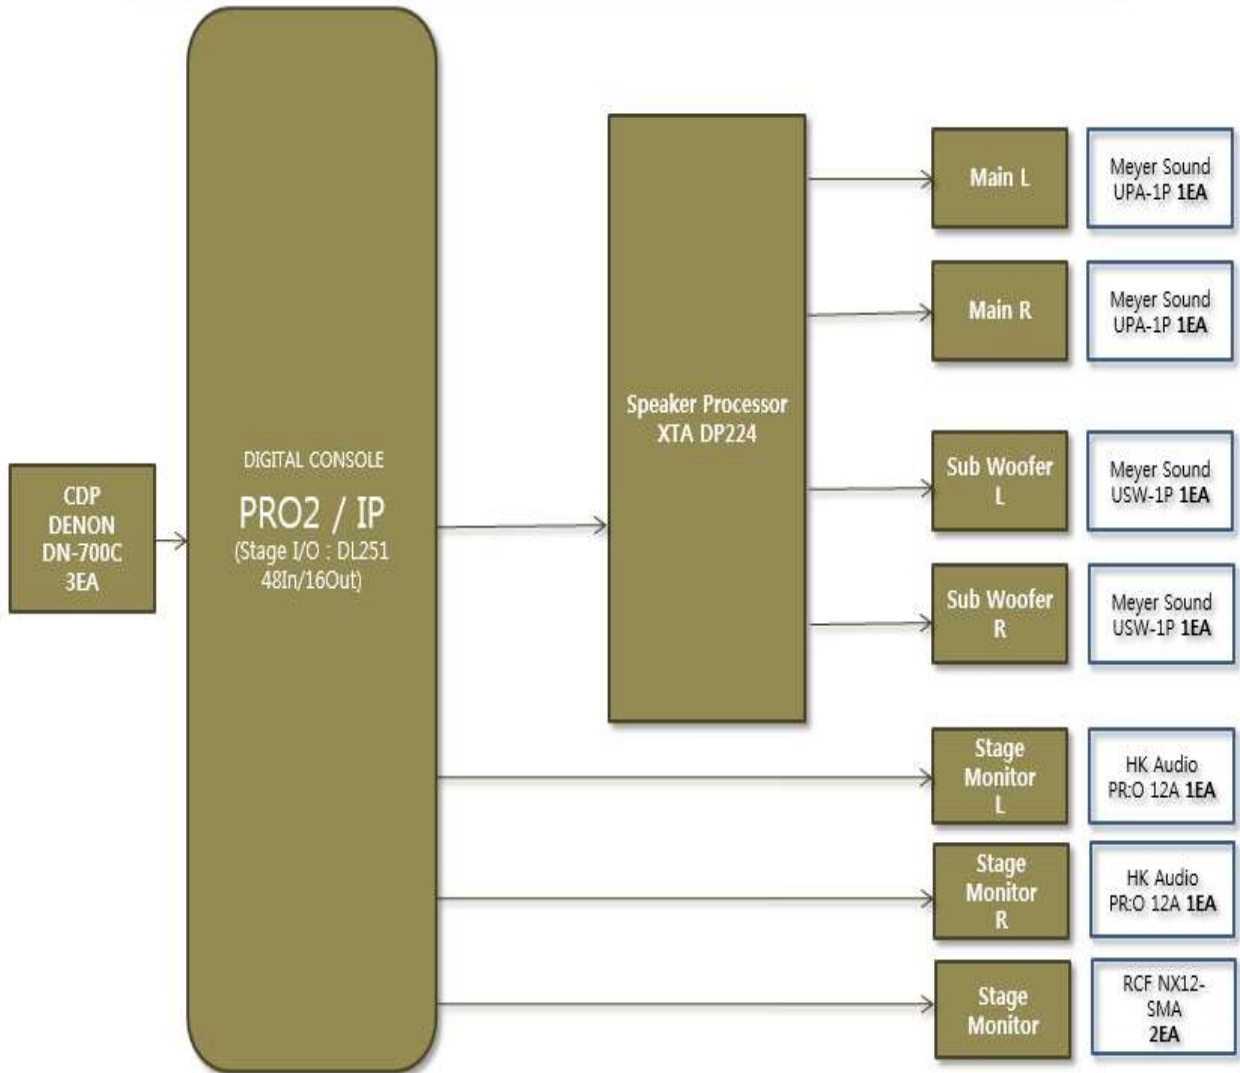

Daehakro Arts Theater

Small Hall

3. Sound

1. Sound System Blockdiagram
2. Sound Equipment
3. Control Booth

1. Sound Blockdiagram

Daehakro Small Hall – Sound System Blockdiagram

2. Sound Equipment

Sound Equipment List of the Daehakro Small Hall

Item	Model	Specification	Quantity	Remark
AUDIO MIXING CONSOLE				
Console	MIDAS PRO2 DIGITAL CONSOLE	Stage I/O:DL251 48In/16Out	1EA	
EFFECTS / OUT BOARD EQUIPMENTS				
Speaker Management System	XTA DP224	2In 4Out	1EA	
FOH Network Bridge	Klark Teknik DN9650	AES50 / KT-Dante64 card	1EA	
REPRODUCTION DEVICES / RECORDER / EDITOR				
CD Player	Denon DH-700C	Single CD Player	3EA	
SPEAKER SYSTEM				
Main Speaker System	Meyer Sound UPA-1P	100°Horizontal × 40°Vertical 550Watts	2EA	Main
	Meyer Sound USW-1P	360°Horizontal×180°Vertical 550Watts	2EA	Sub woofer
Monitor Speaker System	HK AUDIO PR:O 12A	60°Horizontal × 40°Vertical 600Watts	2EA	Stage Monitor (Fixed)
	Meyer Sound UPM-1P	100°Horizontal×100°Vertical 350Watts	4EA	
	RCF IX12 - SMA	80° × 80° constant directivity horn 12" High power neodymium woofer, 2.5" voice coil	2EA	with stand
INTERCOM SYSTEM				
Wired System	Telex		2EA	Light/Sound
Wireless System	Telex		4EA	
WIRELESS MICROPHONES				
W/L Receiver	Sennheiser-EM2050	Twin Receiver	4EA	Fixed
W/L Handheld Transmitter	Sennheiser-SKM2000		4EA	Fixed
W/L Bodypack Transmitter	Sennheiser-SK2000		4EA	Fixed